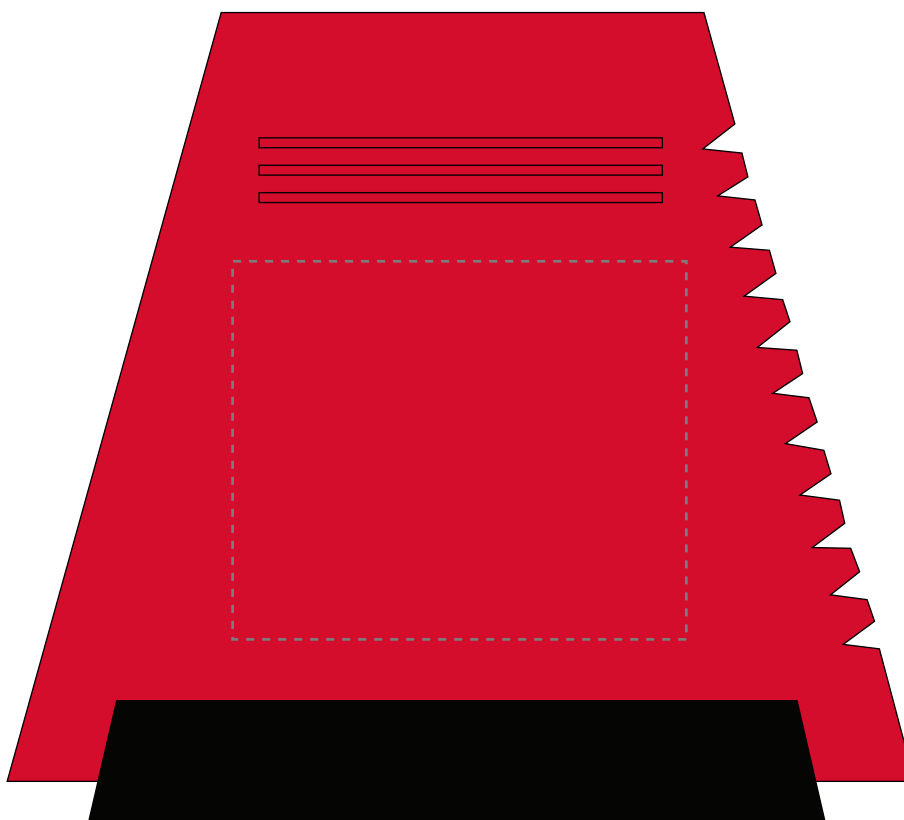

Your Ref:

Quantity:

Product Code: AA0411

Our Ref:

Version: 1

Product Colour: RED

PRINTING CONCERNS:

We stock this item in the following colours

**PANTONE REFERENCE(S)**

Full Colour Printing

ARTWORK SCALE 100%

ARTWORK SCALE 100%

Max print area: 60mm x 50mm

Product Image for visualisation
- colours may vary

The dashed line is to demonstrate print area and will not appear on your printed item